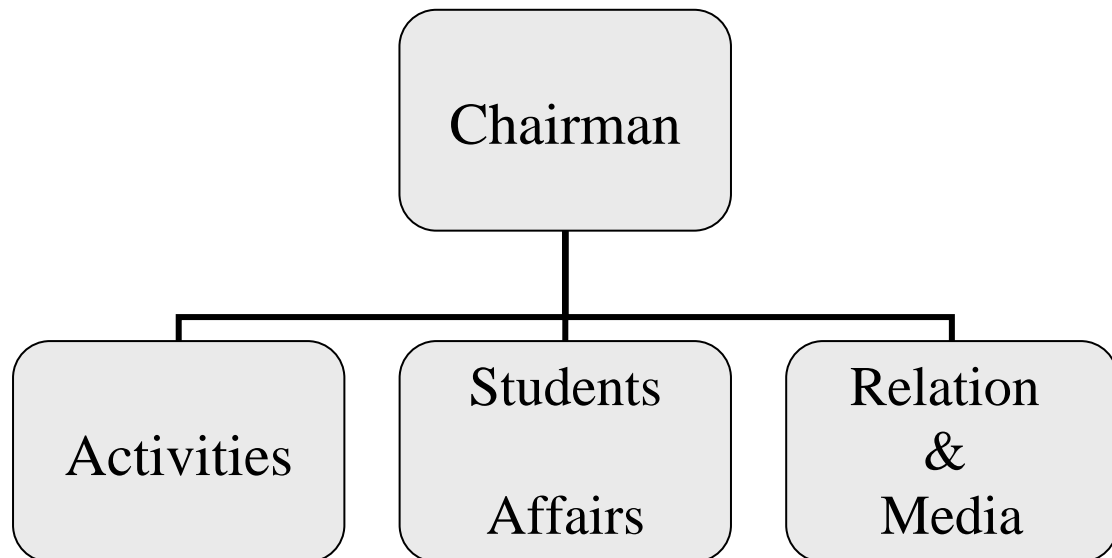

Organizational Structure of the CHE Student Council

Chairman: Suliman Abdulaziz AlFehaid

Committees:

Activities: Bassam Ahmed Asiri

Relation and Media: Mohammad Ahmed AlYousef

Student Affairs: Fahad AlBeshi