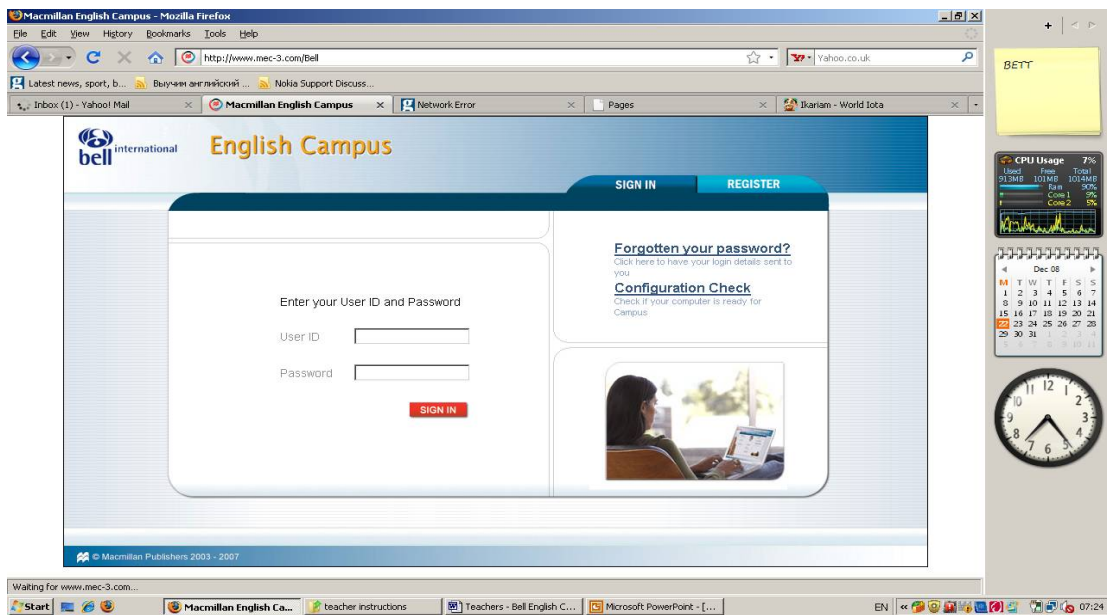

Bell English Campus

Logging on and doing the exercises

1. start your web browser (Internet Explorer, Firefox, etc.)
2. go to the Bell Campus website www.mec-3.com/bell

3. click on the 'Courses' button

4. click on the 'My Courses' link

5. click on the + sign next to the level you want to do and then click on the link that appears

6. Click on the unit and exercise you need to do

Click here and then here

7. Answer the questions and then click the 'Submit' button to get your mark.