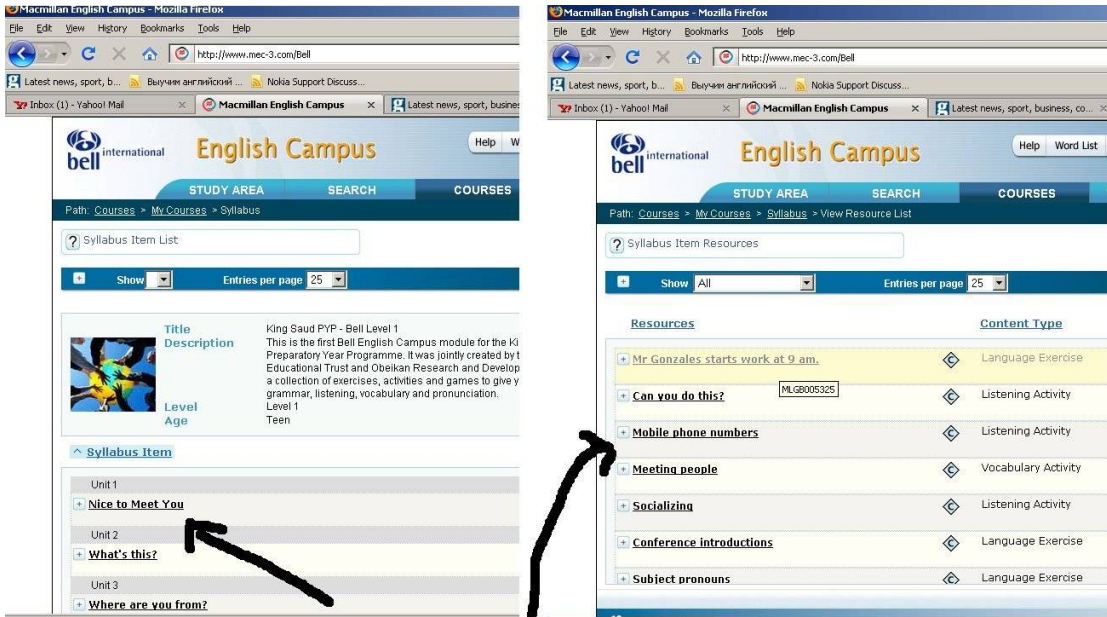

Bell English Campus

Logging on and doing the exercises

1. start your web browser (Internet Explorer, Firefox, etc.)
2. go to the Bell Campus website www.mec-3.com/bell

3. click on the 'Courses' button

4. click on the 'My Courses' link

5. click on the + sign next to the level you want to do and then click on the link that appears

6. Click on the unit and exercise you need to do

Click here and then here

7. Answer the questions and then click the 'Submit' button to get your mark.