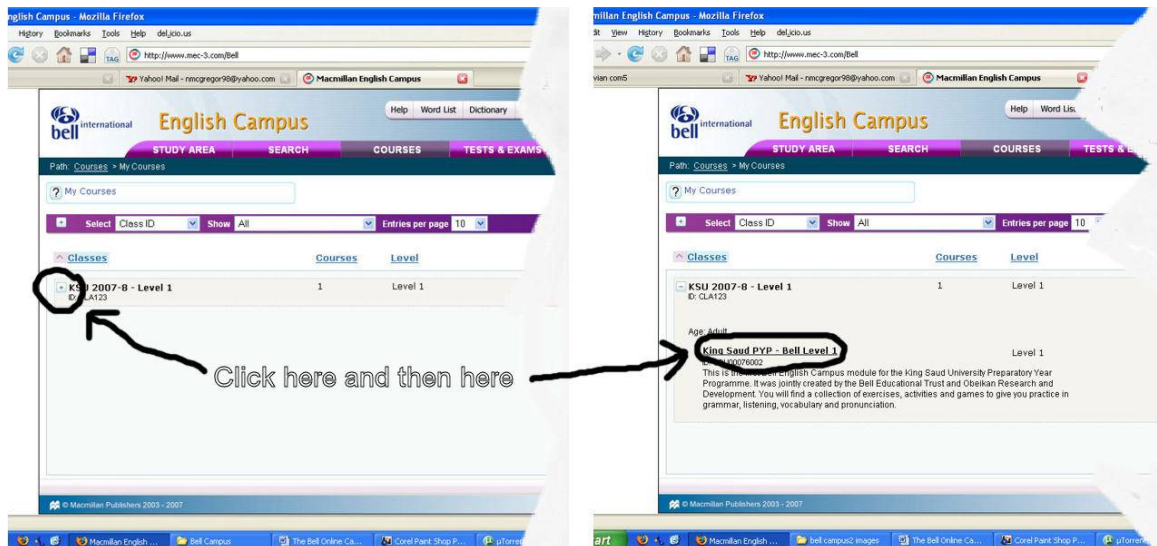

Bell English Campus

Logging on and doing the exercises

1. start your web browser (Internet Explorer, Firefox, etc.)
2. go to the Bell Campus website www.mec-3.com/bell

3. click on the 'Courses' button

4. click on the 'My Courses' link

5. click on the + sign next to the level you want to do and then click on the link that appears

6. Click on the unit and exercise you need to do

Click here and then here

7. Answer the questions and then click the 'Submit' button to get your mark.