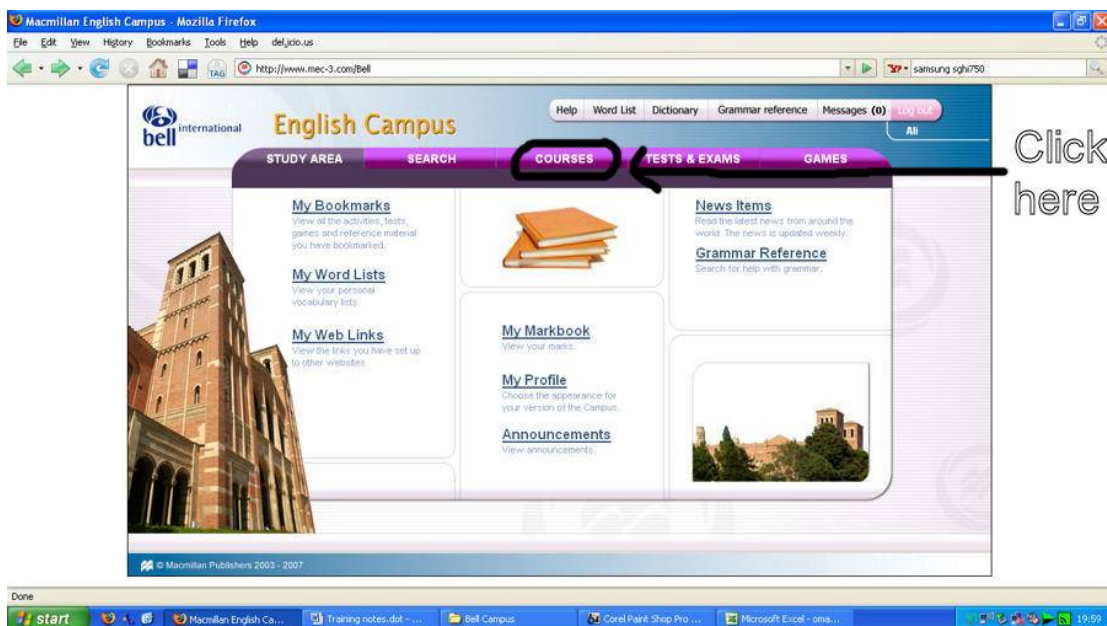

Bell English Campus

Logging on and doing the exercises

1. start your web browser (Internet Explorer, Firefox, etc.)
2. go to the Bell Campus website www.mec-3.com/bell

3. click on the 'Courses' button

4. click on the 'My Courses' link

5. click on the + sign next to the level you want to do and then click on the link that appears

6. Click on the unit and exercise you need to do

Click here and then here

7. Answer the questions and then click the 'Submit' button to get your mark.