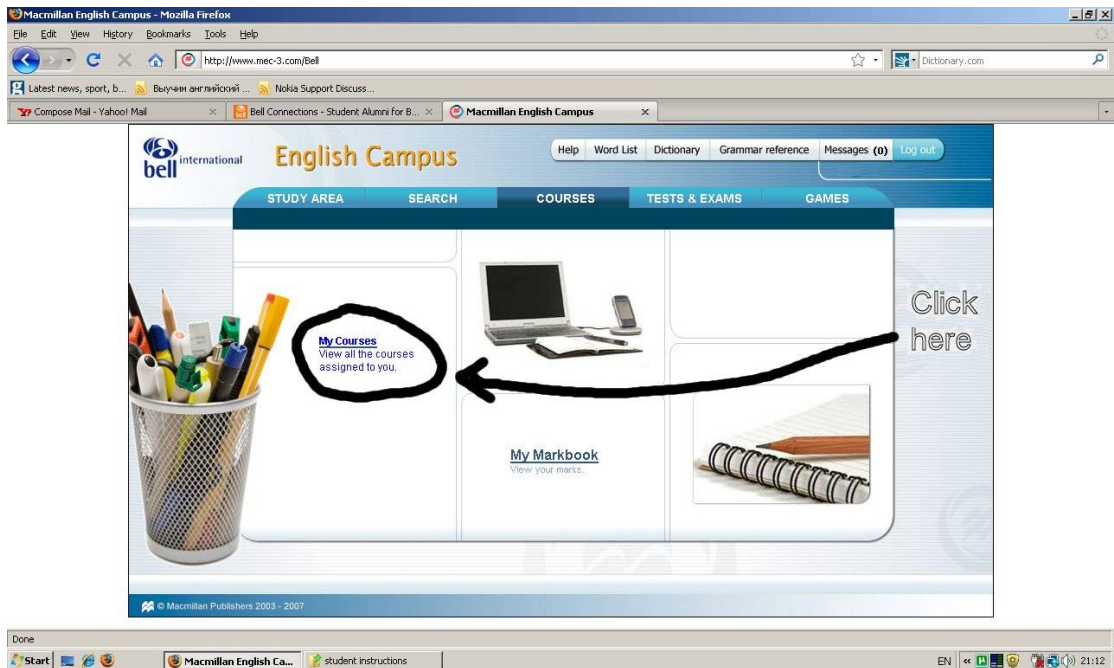

Bell English Campus

Logging on and doing the exercises

1. start your web browser (Internet Explorer, Firefox, etc.)
2. go to the Bell Campus website www.mec-3.com/bell

3. click on the 'Courses' button

4. click on the 'My Courses' link

5. click on the + sign next to the level you want to do and then click on the link that appears

6. Click on the unit and exercise you need to do

Click here and then here

7. Answer the questions and then click the 'Submit' button to get your mark.